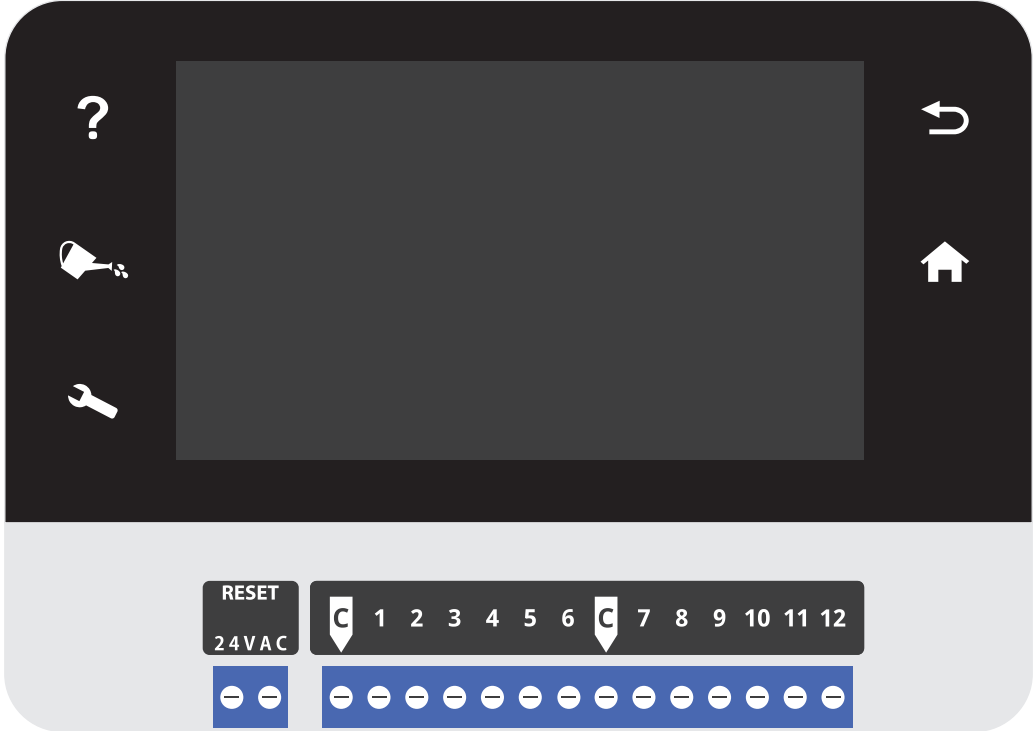

**RAIN/FREEZE CLICK
SENSOR**

COMMON WIRE

COMMON WIRE

Name: RainMachine Touch HD
**Optional Rain/Freeze click
sensors - connecting diagram**